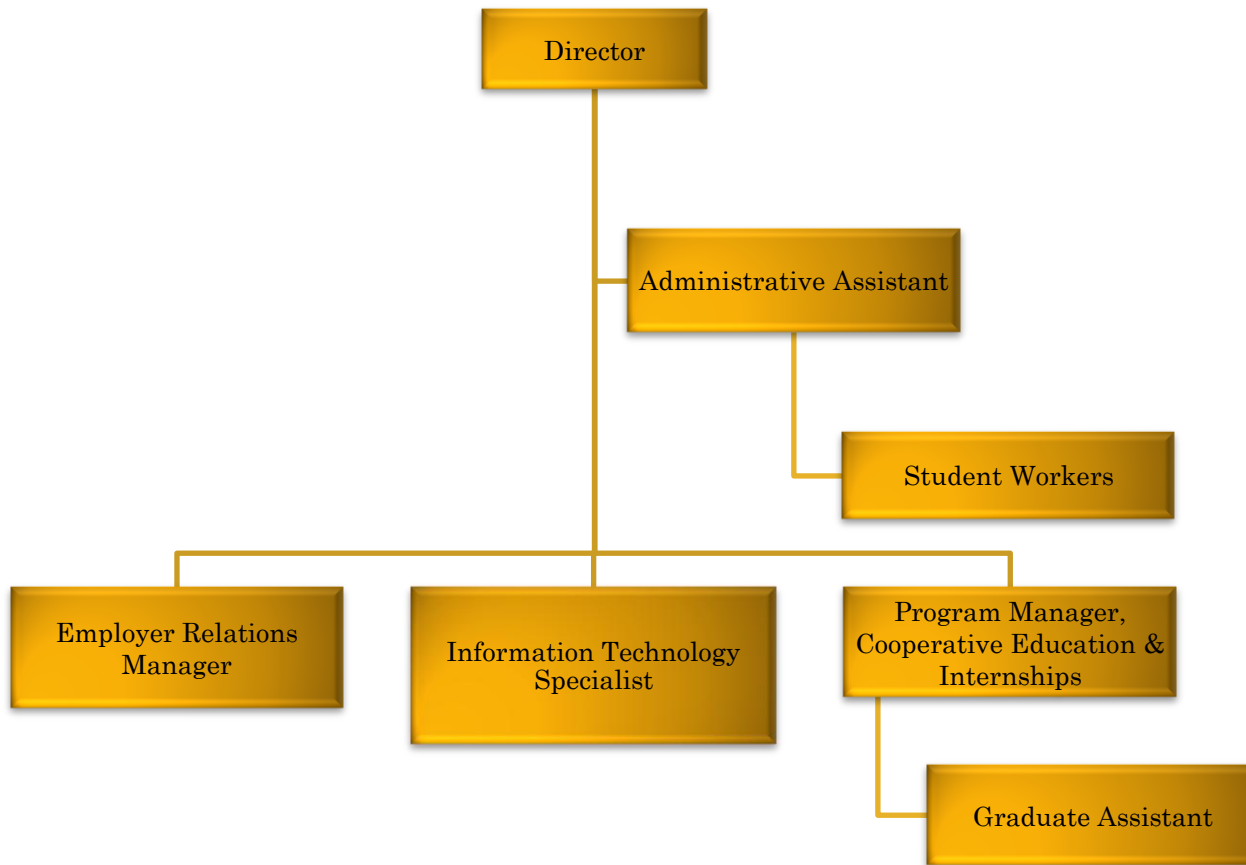

WEBSITE:
www.bowiestate.edu/CampusLife/career

EMAIL:
careerdevelopment@bowiestate.edu

MISSION:

WHO WE ARE: ORGANIZATIONAL CHART

COMPREHENSIVE CAREER CENTER ELEMENTS

PROGRAMS, SERVICES & RESOURCES

- **Comprehensive, interactive website**
 - Customized pages
 - Job and Internship databases and links
 - Dates and links to local and regional events
 - Career Tutorials
 - Electronic forms
 - Downloadable Career Guides
 - Video Clips
- **Workshop On Wheels**
- **Resume Referral**
- **Don't Cancel That Class!**

COMPREHENSIVE CAREER CENTER ELEMENTS

PROGRAMS, SERVICES & RESOURCES

- **Career Resource Library**
- **Industry / Labor Market Information**
- **Where Did BSU Graduates Go?**
- **Experiential Learning Program**
- **Job and Internship Resources**
- **Marketing**