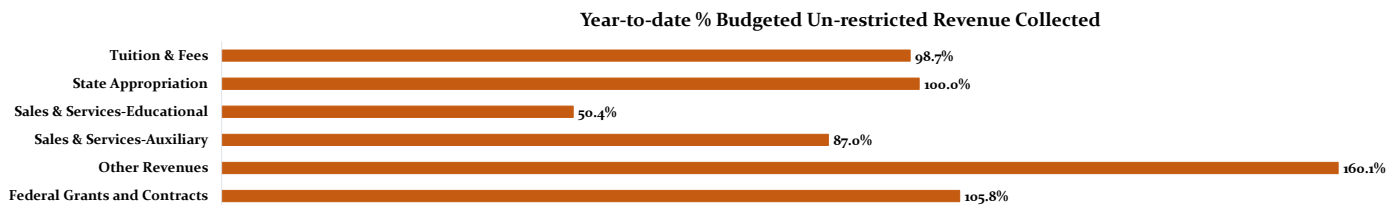

BOWIE STATE UNIVERSITY MONTHLY DASHBOARD

FY 2020 YEAR-TO-DATE UN-RESTRICTED ENCUMBRANCES/EXPENDITURES