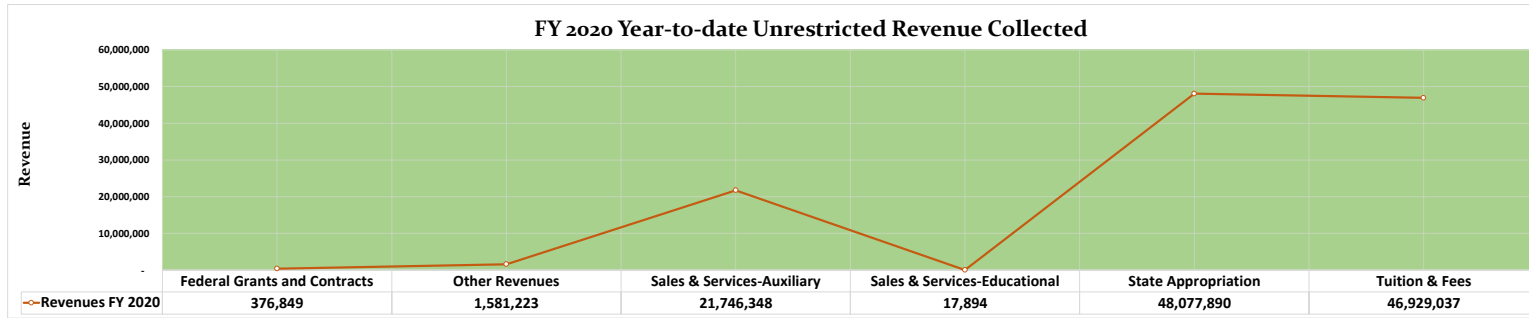

BOWIE STATE UNIVERSITY MONTHLY DASHBOARD

FY 2020 YEAR-TO-DATE UN-RESTRICTED ENCUMBRANCES/EXPENDITURES