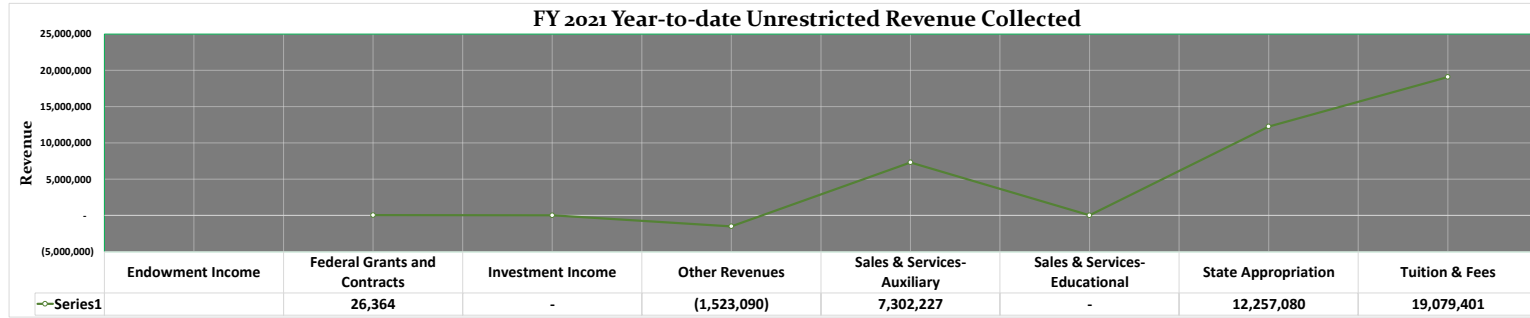

BOWIE STATE UNIVERSITY MONTHLY DASHBOARD

FY 2021 YEAR-TO-DATE UN-RESTRICTED ENCUMBRANCES/EXPENDITURES