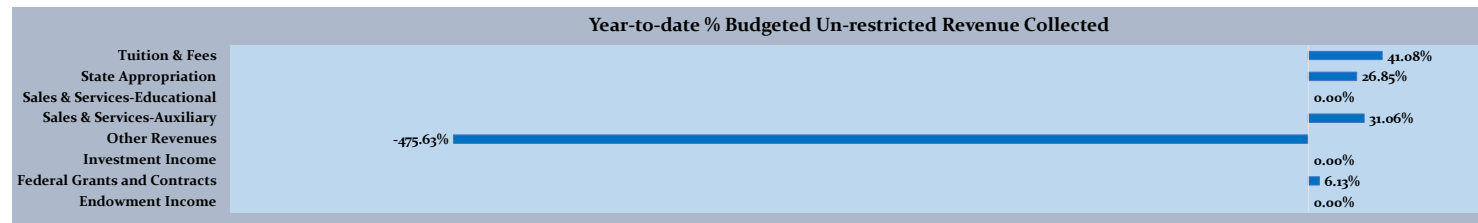

BOWIE STATE UNIVERSITY MONTHLY DASHBOARD

FY 2021 YEAR-TO-DATE UN-RESTRICTED ENCUMBRANCES/EXPENDITURES