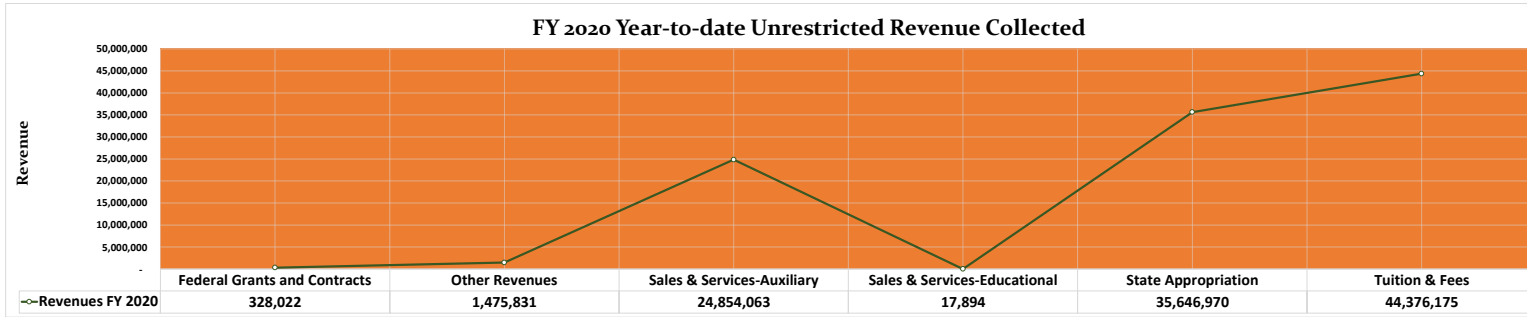

BOWIE STATE UNIVERSITY MONTHLY DASHBOARD

FY 2020 YEAR-TO-DATE UN-RESTRICTED ENCUMBRANCES/EXPENDITURES