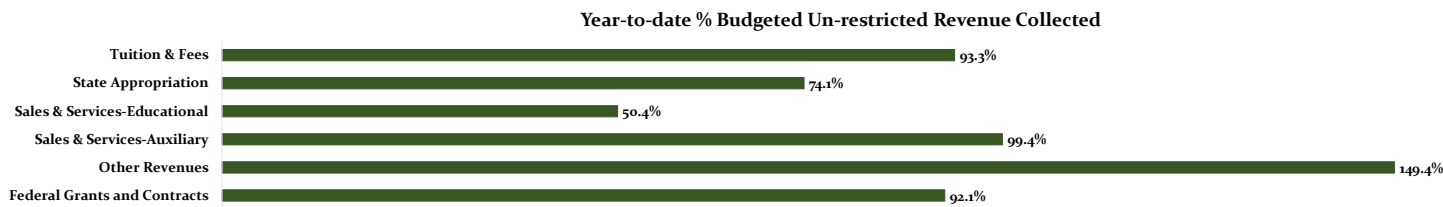

BOWIE STATE UNIVERSITY MONTHLY DASHBOARD

FY 2020 YEAR-TO-DATE UN-RESTRICTED ENCUMBRANCES/EXPENDITURES