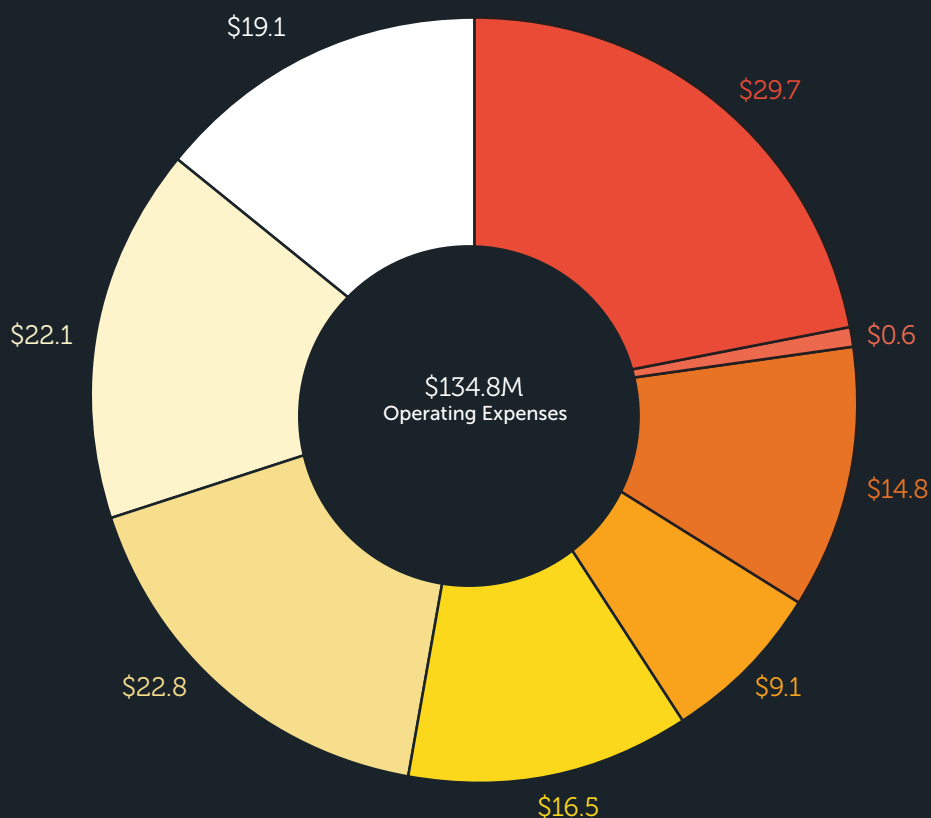

Operating Expenses

FY 2018 Operating Expenses (in millions)

■	Instruction	$29.7	26%
■	Research	$0.6	1%
■	Public Service	$0.1	0%
■	Academic Support	$14.8	11%
■	Student Services	$9.1	7%
■	Institutional Support	$16.5	12%
■	Plant & Maintenance	$22.8	17%
■	Auxiliary	$22.1	16%
■	Scholarships	$19.1	14%
	Total	$134.8	100%