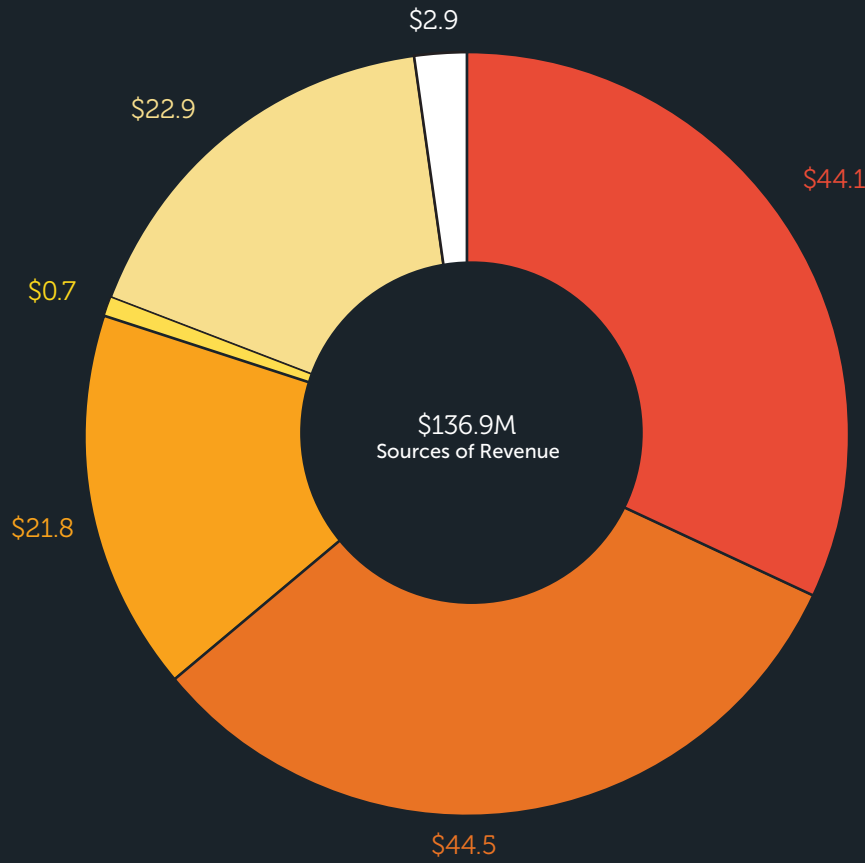

Sources of Revenue

FY 2018 Sources of Revenue (in millions)

■	Tuition & Fees	$44.1	32%
■	State Appropriations	$44.5	32%
■	Federal Funds	$21.8	16%
■	Grants & Contracts	$0.7	1%
■	Sales & Services - Auxiliary	$22.9	17%
■	Other Revenues	$2.9	2%
	Total	$136.9	100%