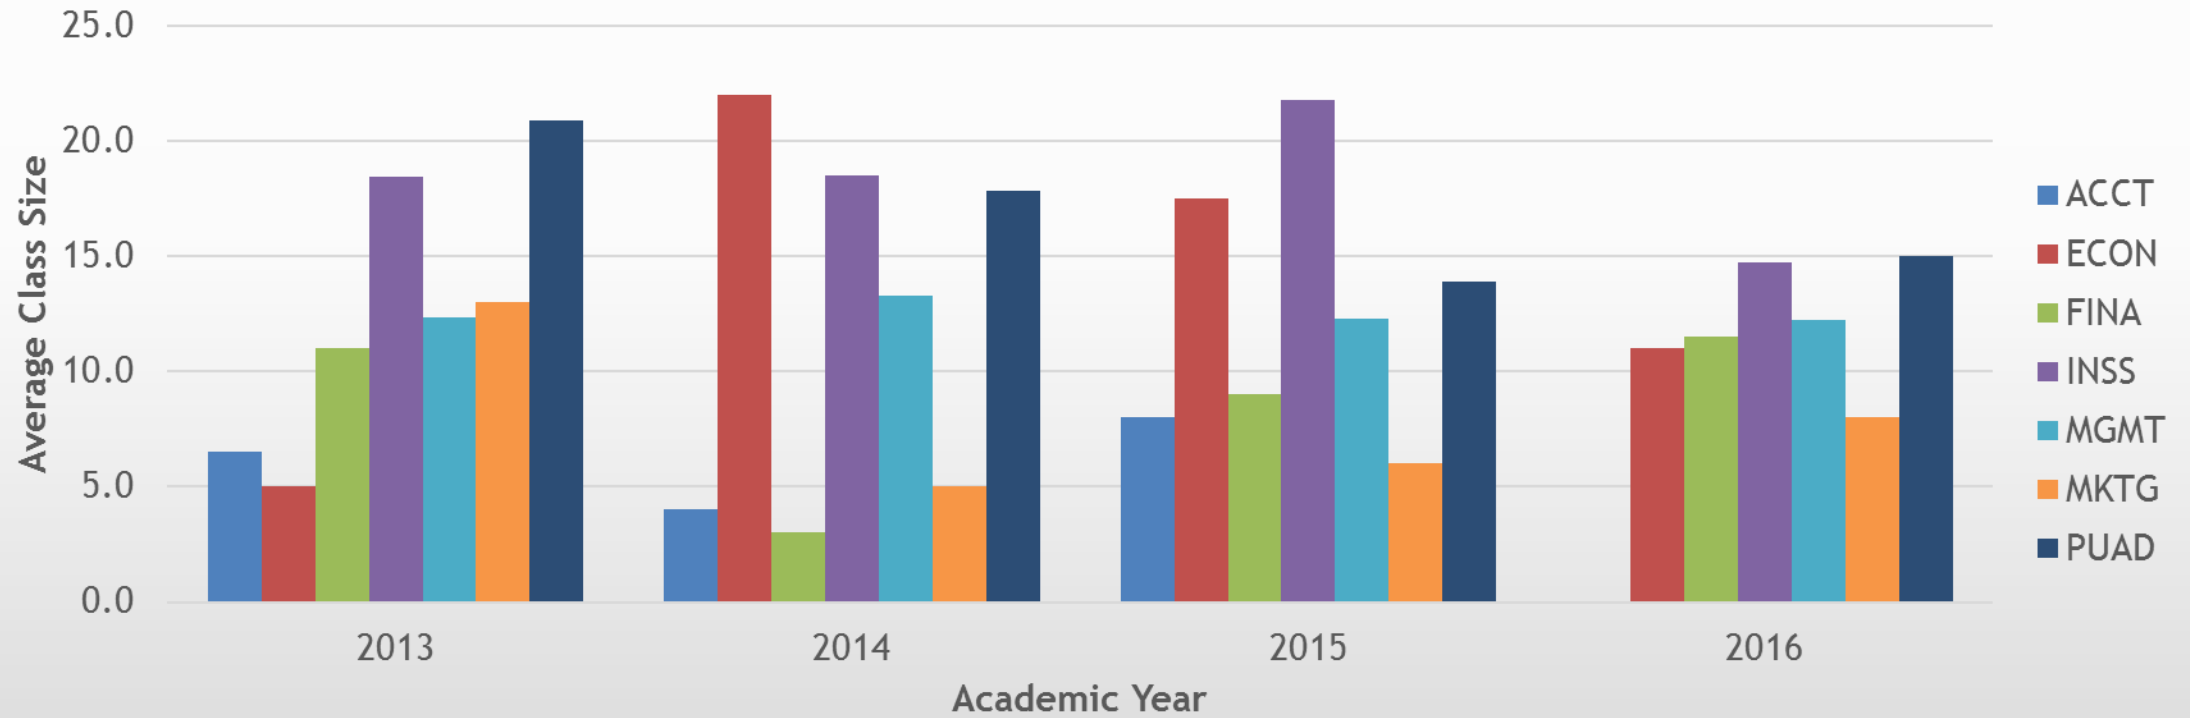

College of Business Graduate Course Characteristics Total Average Class Size