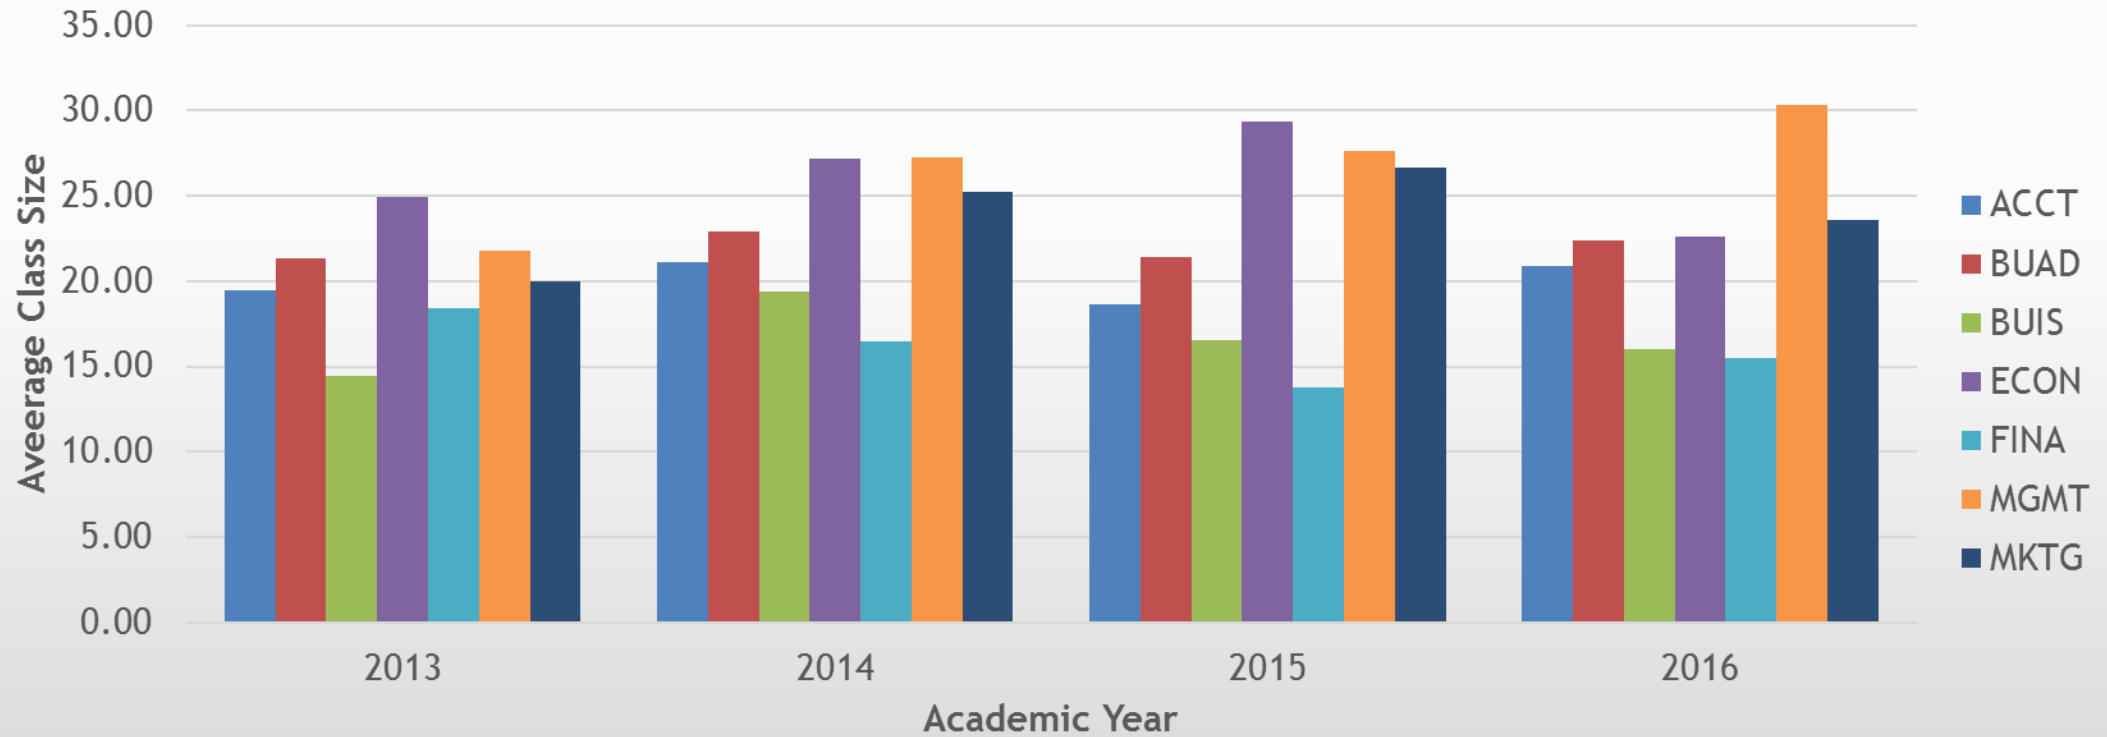

College of Business Undergraduate Course Characteristics Total Division Average Class Size