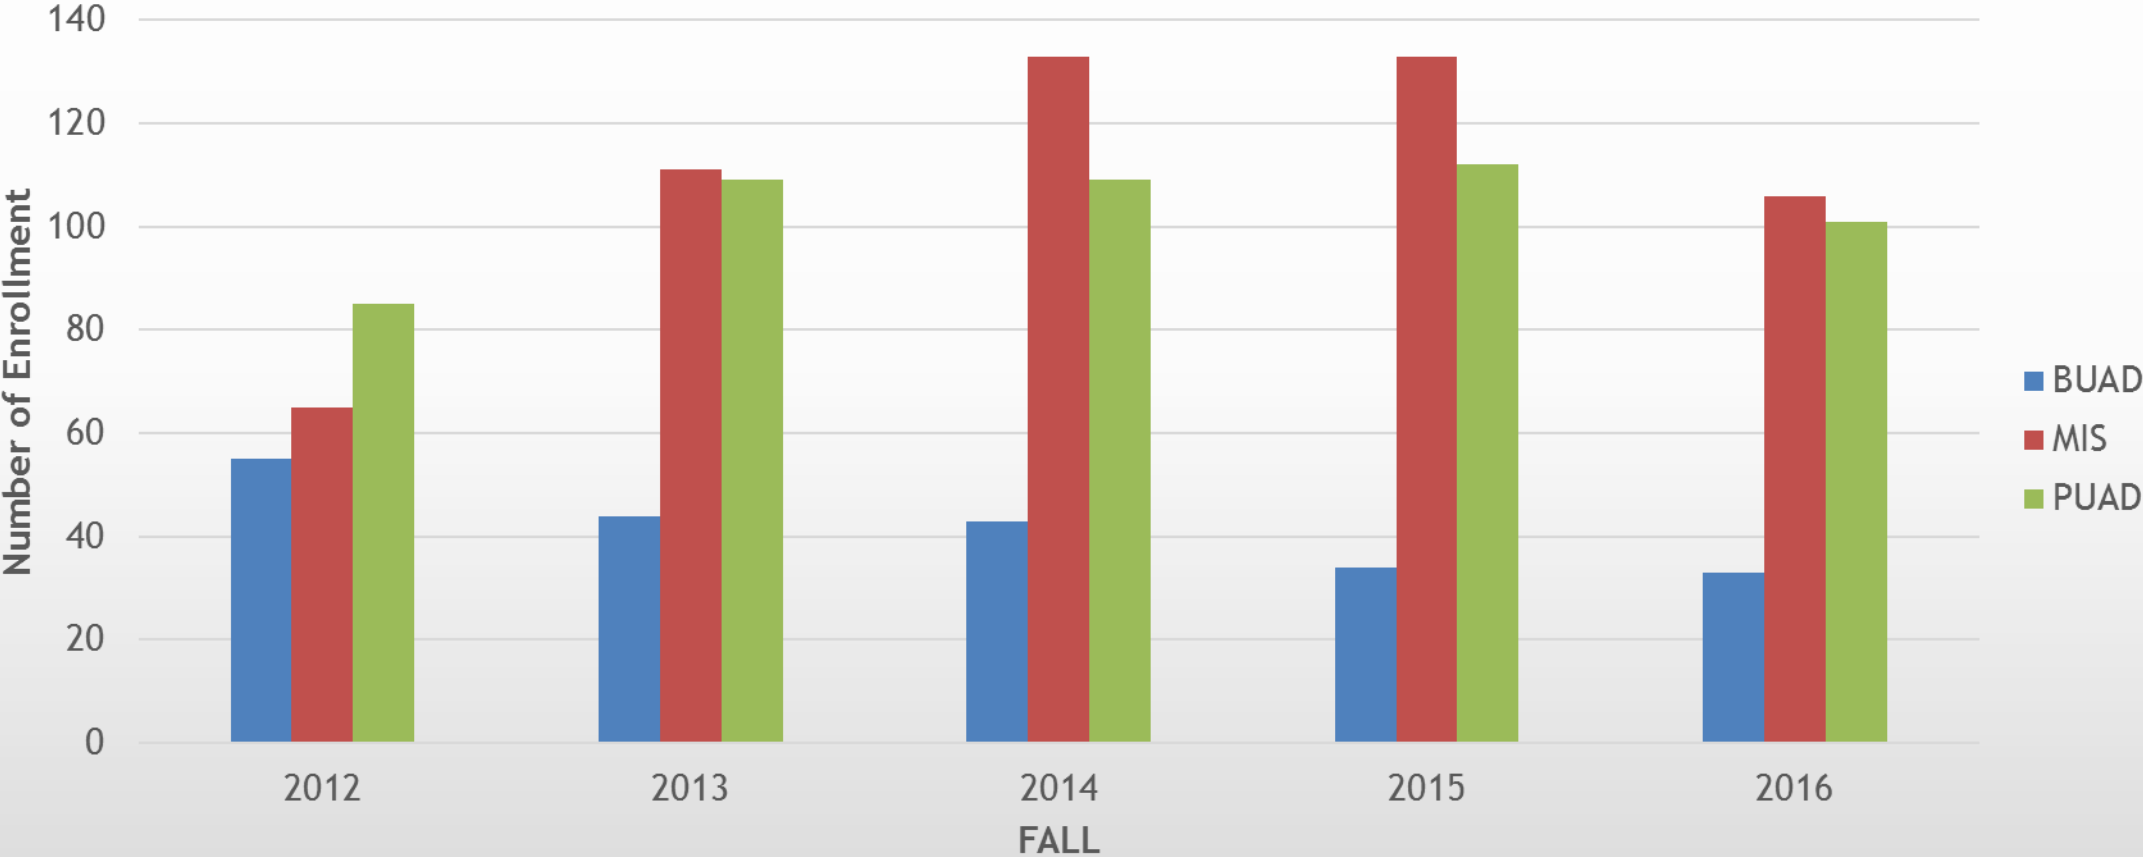

College of Business Graduate Enrollment