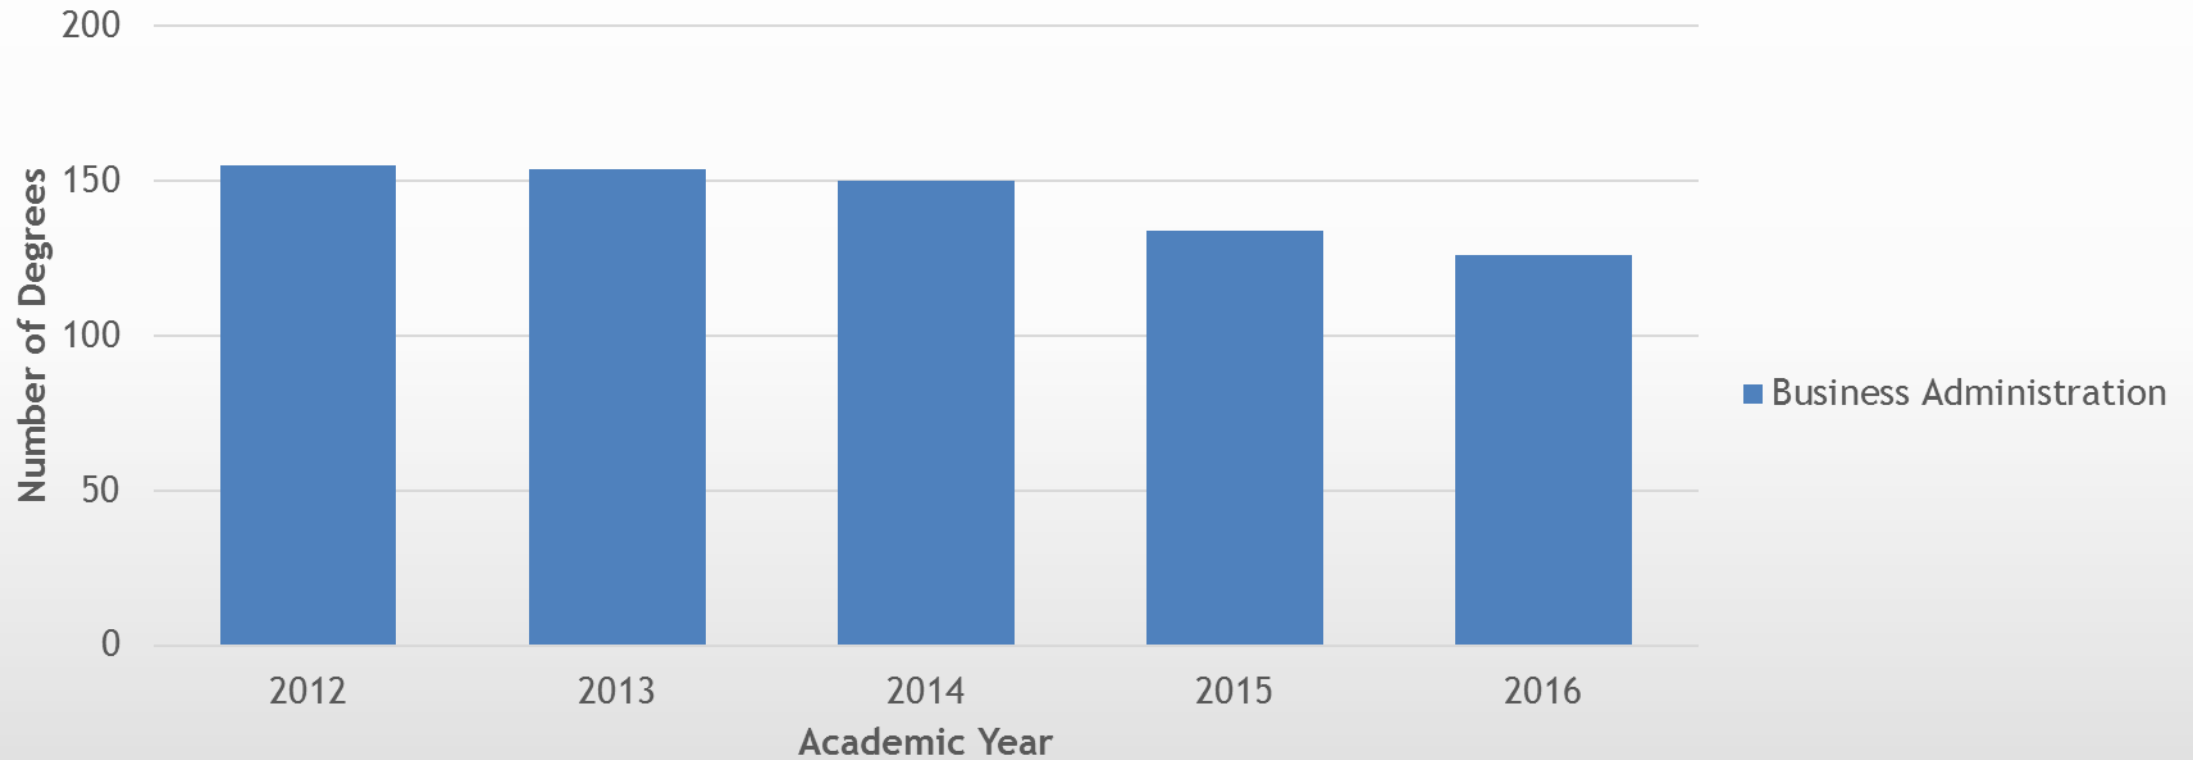

Bowie State
University

College of Business

BOWIE
STATE UNIVERSITY

— 1865 —

Undergraduate Trend in Student Credit Hour

Graduate Trend in Student Credit Hours

College of Business Total Credit Hours

College of Business Undergraduate Degrees by Major