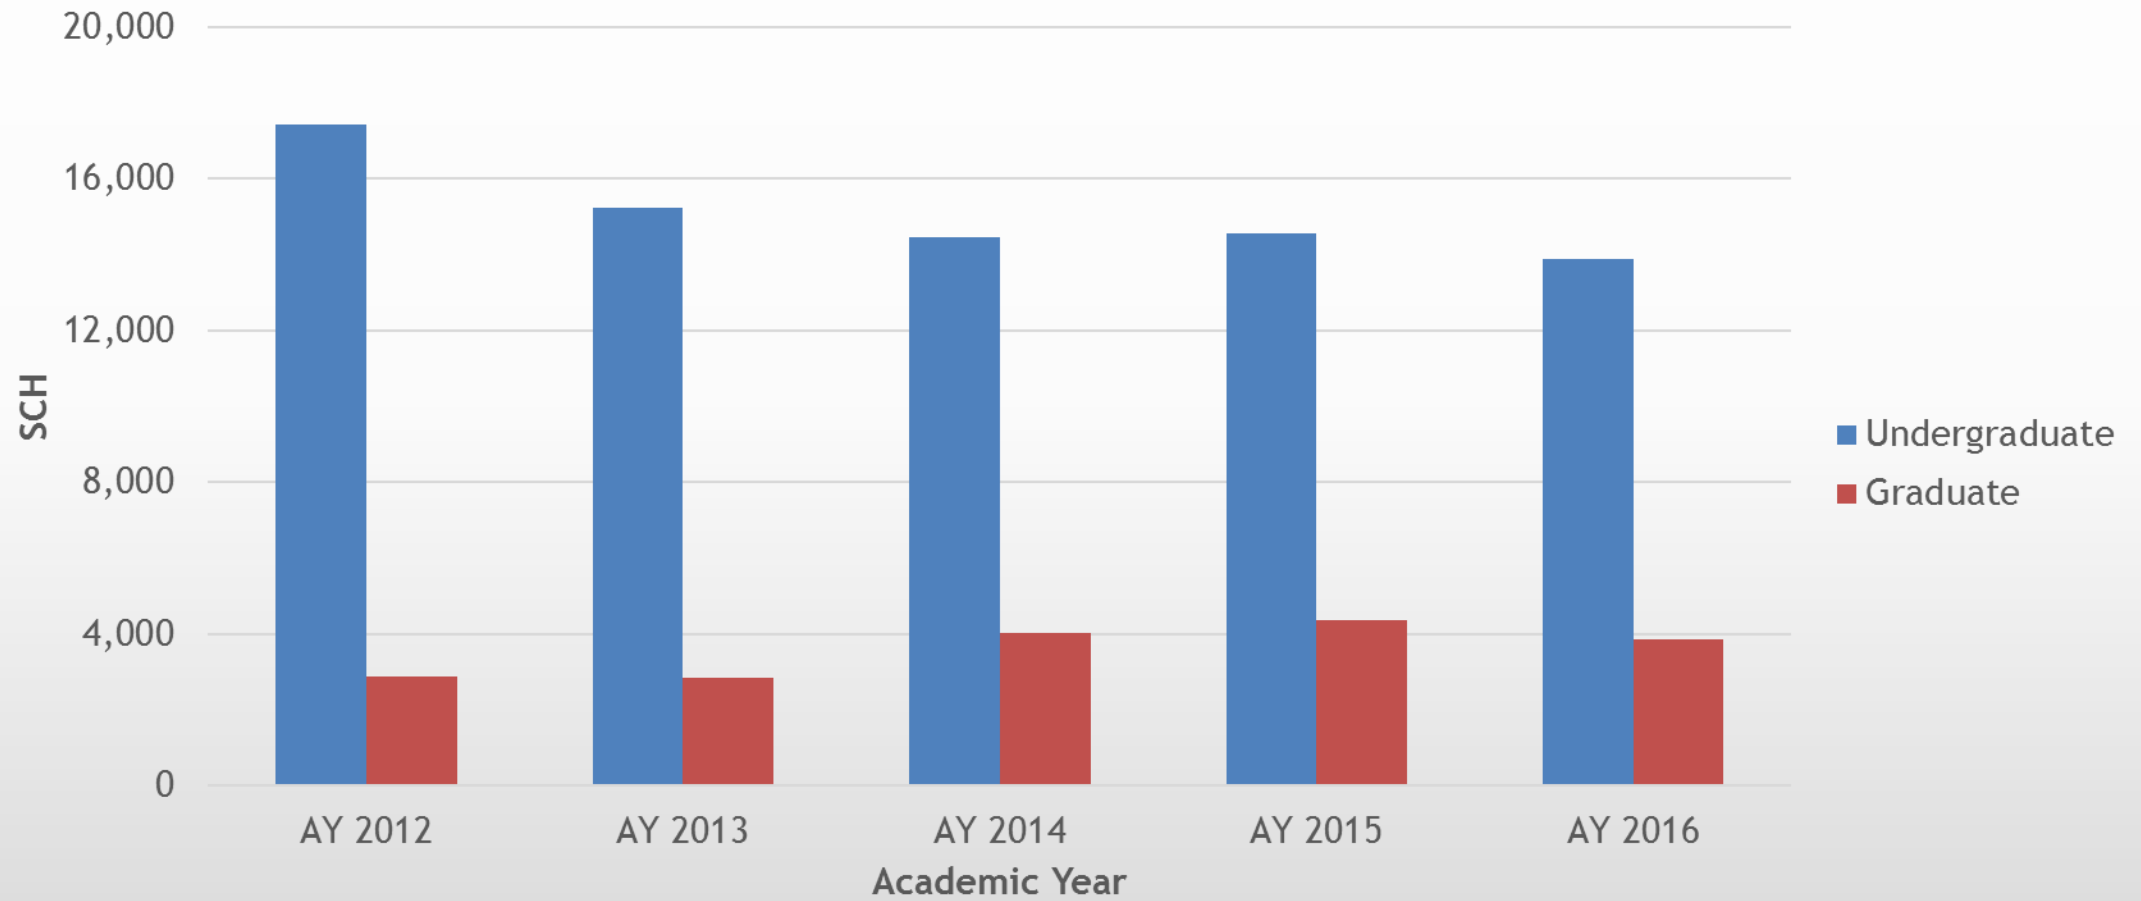

Bowie State
University

College of Business

BOWIE
STATE UNIVERSITY

— 1865 —

Undergraduate Trend in Student Credit Hour

Graduate Trend in Student Credit Hours

College of Business Total Credit Hours

College of Business Undergraduate Degrees by Major