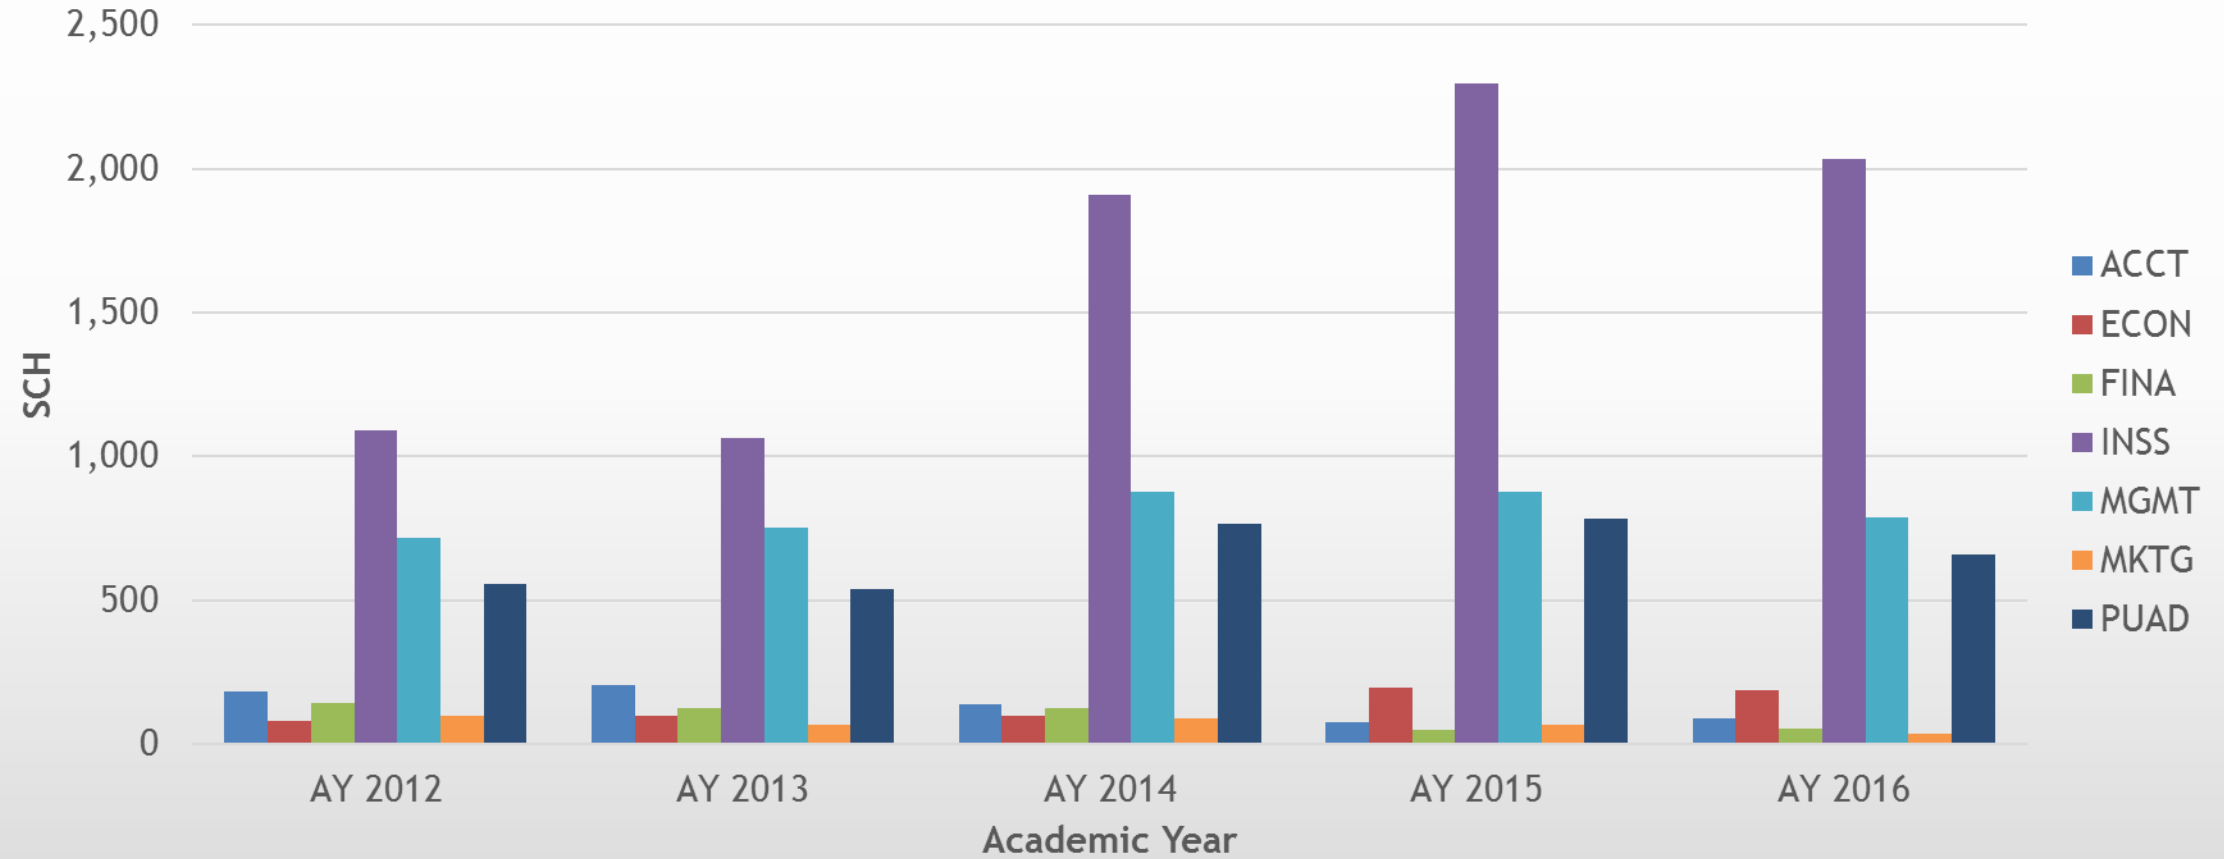

Bowie State
University

College of Business

BOWIE
STATE UNIVERSITY

— 1865 —

Undergraduate Trend in Student Credit Hour

Graduate Trend in Student Credit Hours

College of Business Total Credit Hours

College of Business Undergraduate Degrees by Major