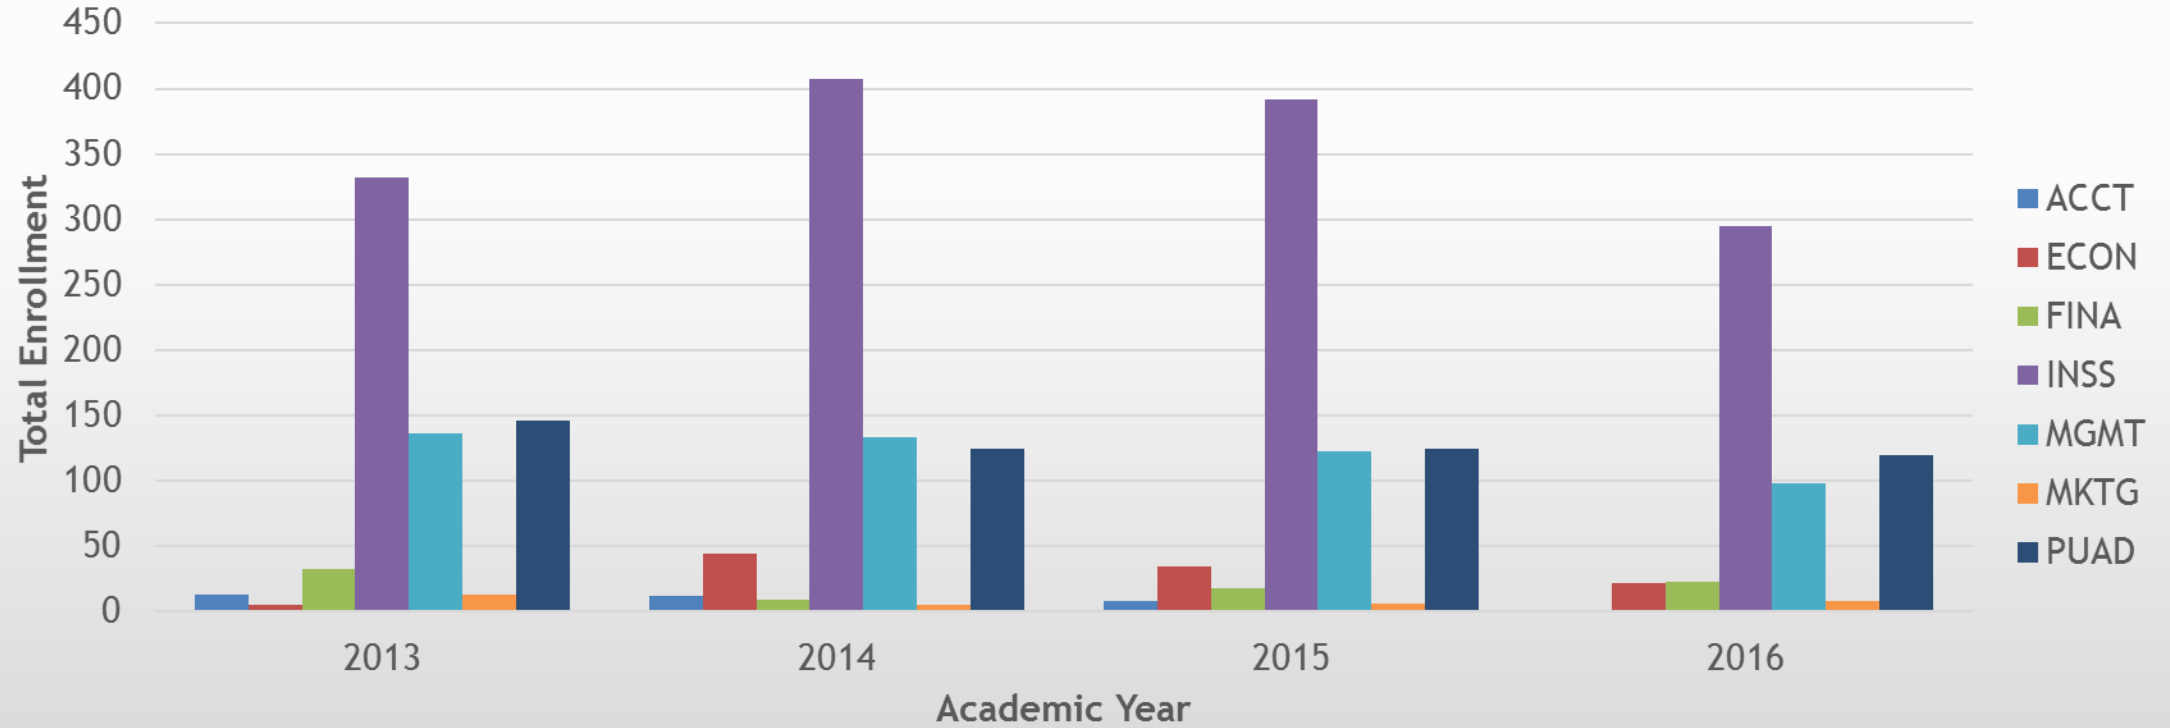

College of Business Graduate Course Characteristics Total Total Enrollment