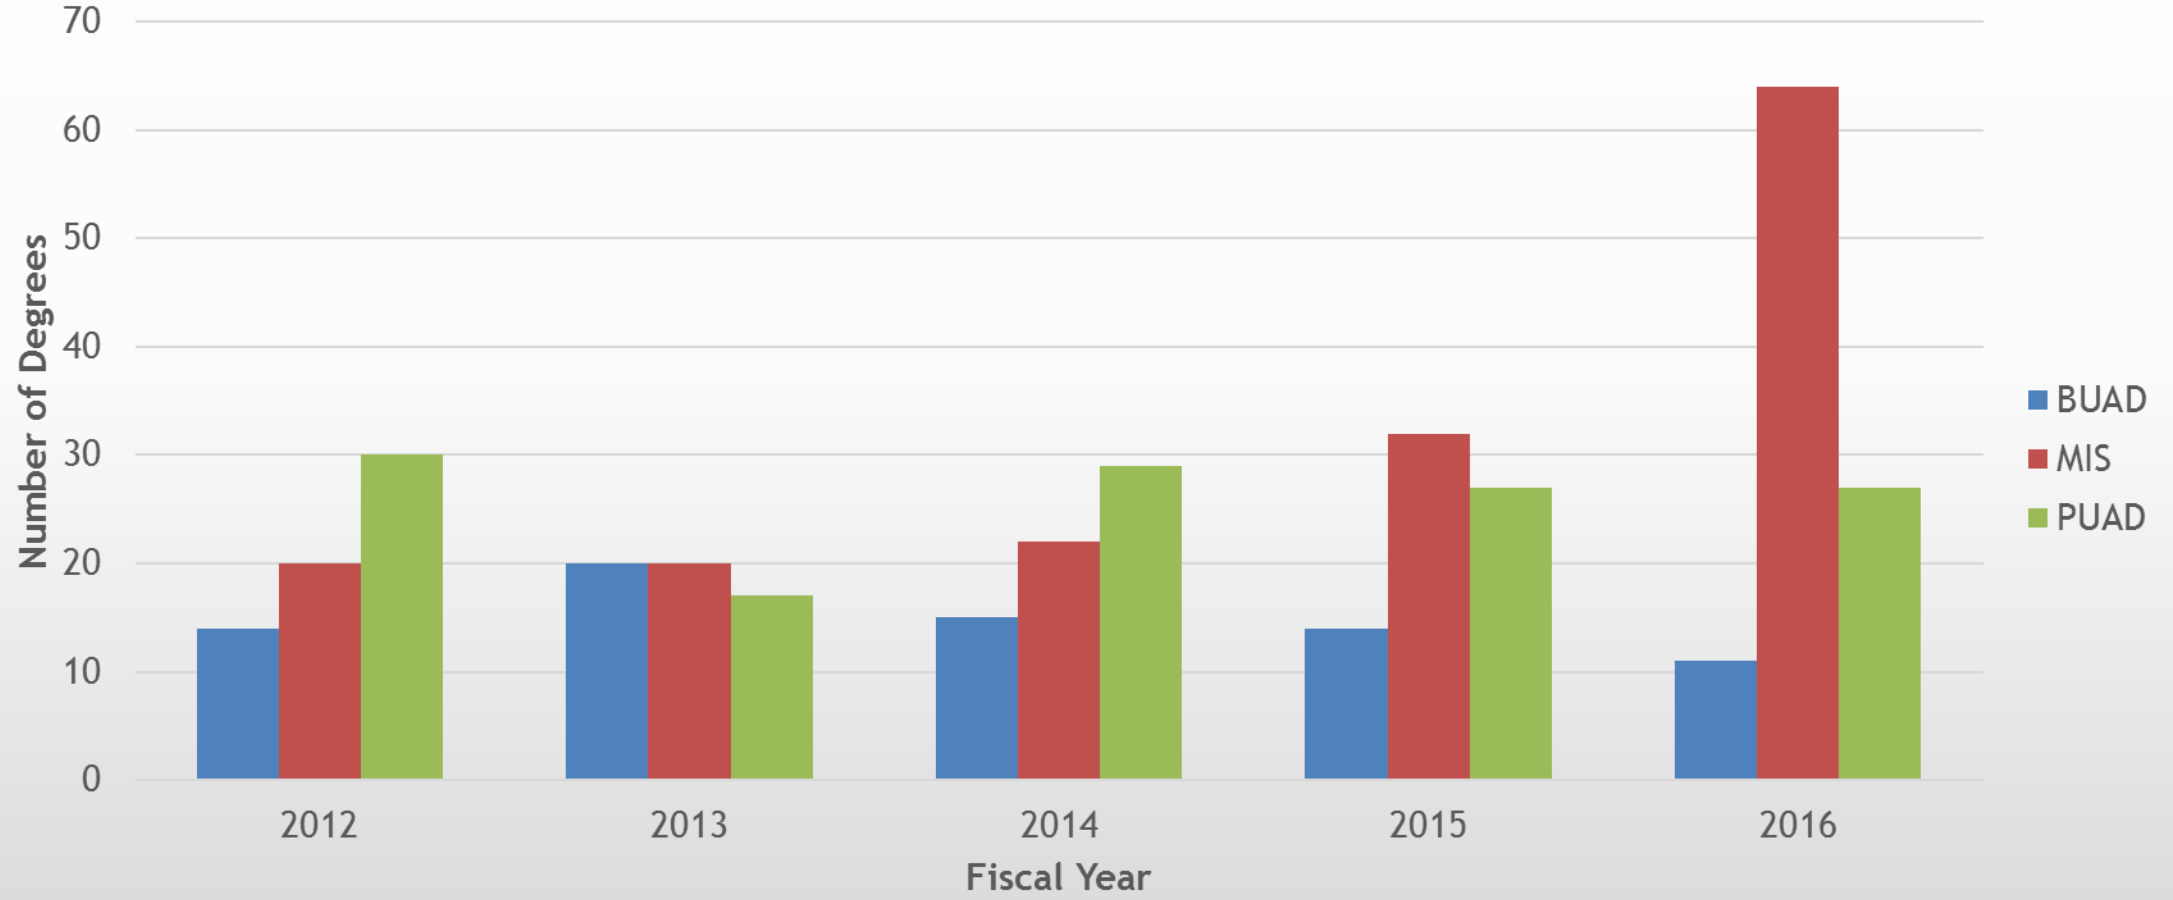

Graduate Degree by Major