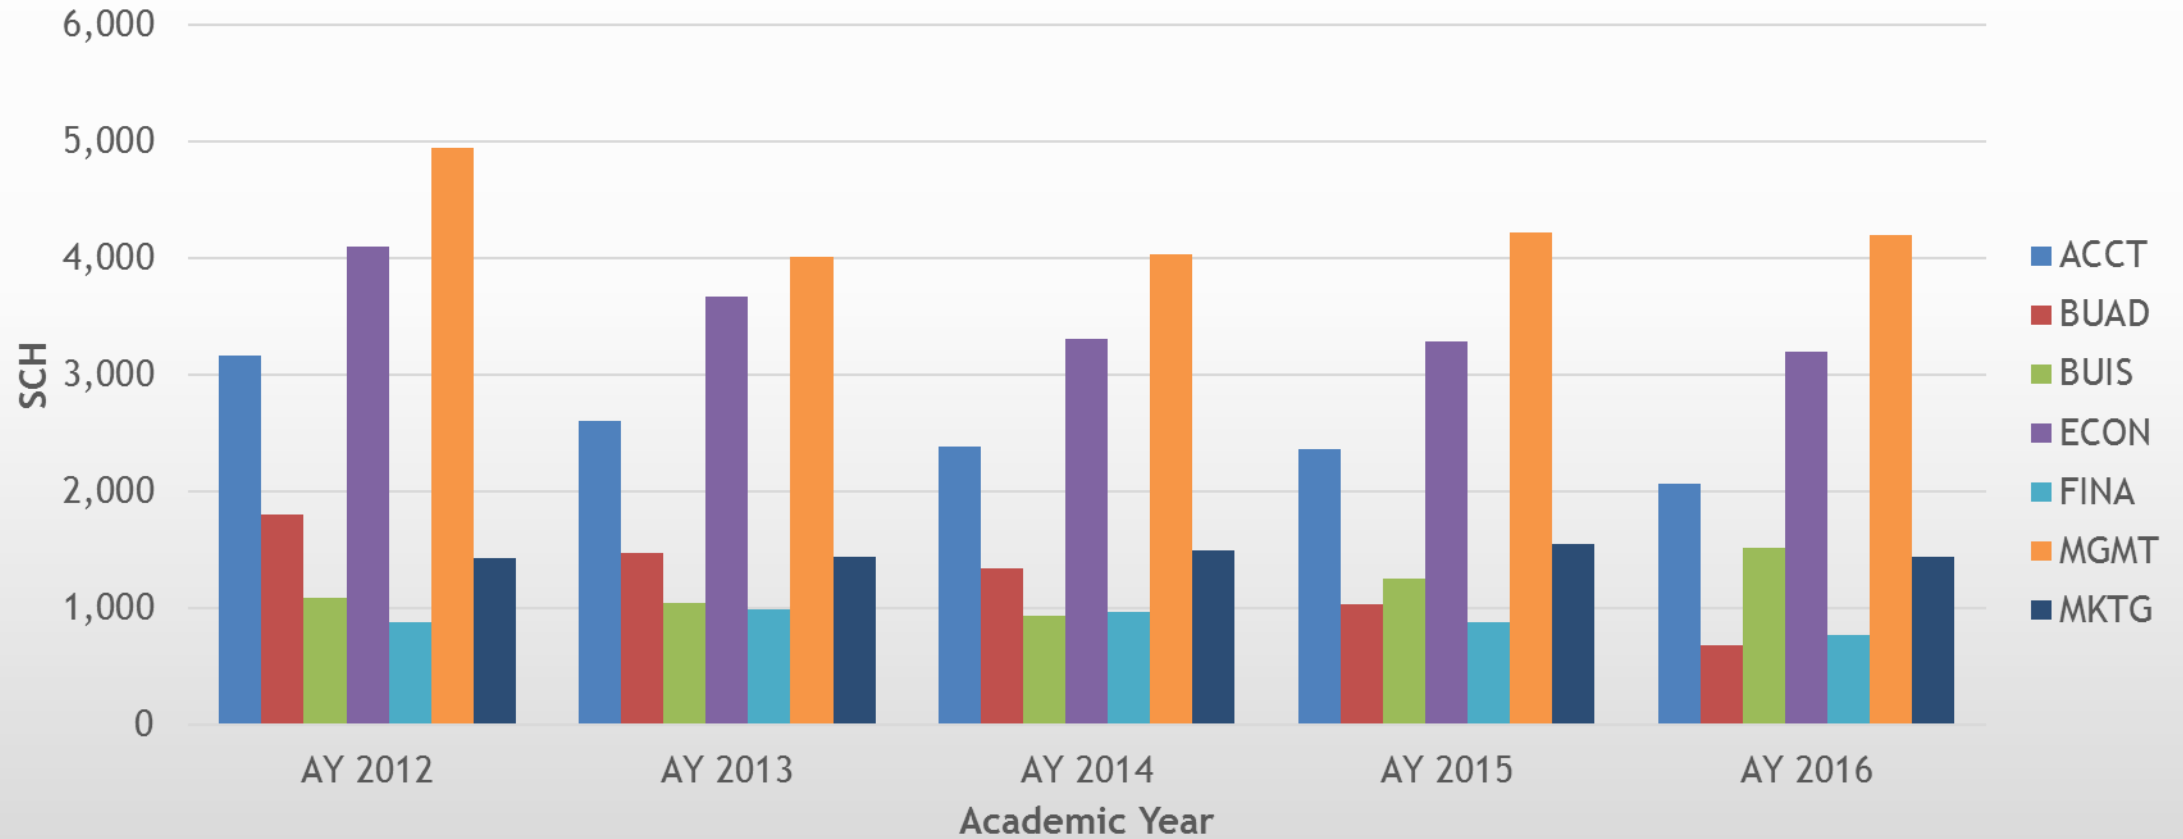

Bowie State
University

College of Business

BOWIE
STATE UNIVERSITY

— 1865 —

Undergraduate Trend in Student Credit Hour

Graduate Trend in Student Credit Hours

College of Business Total Credit Hours

College of Business Undergraduate Degrees by Major