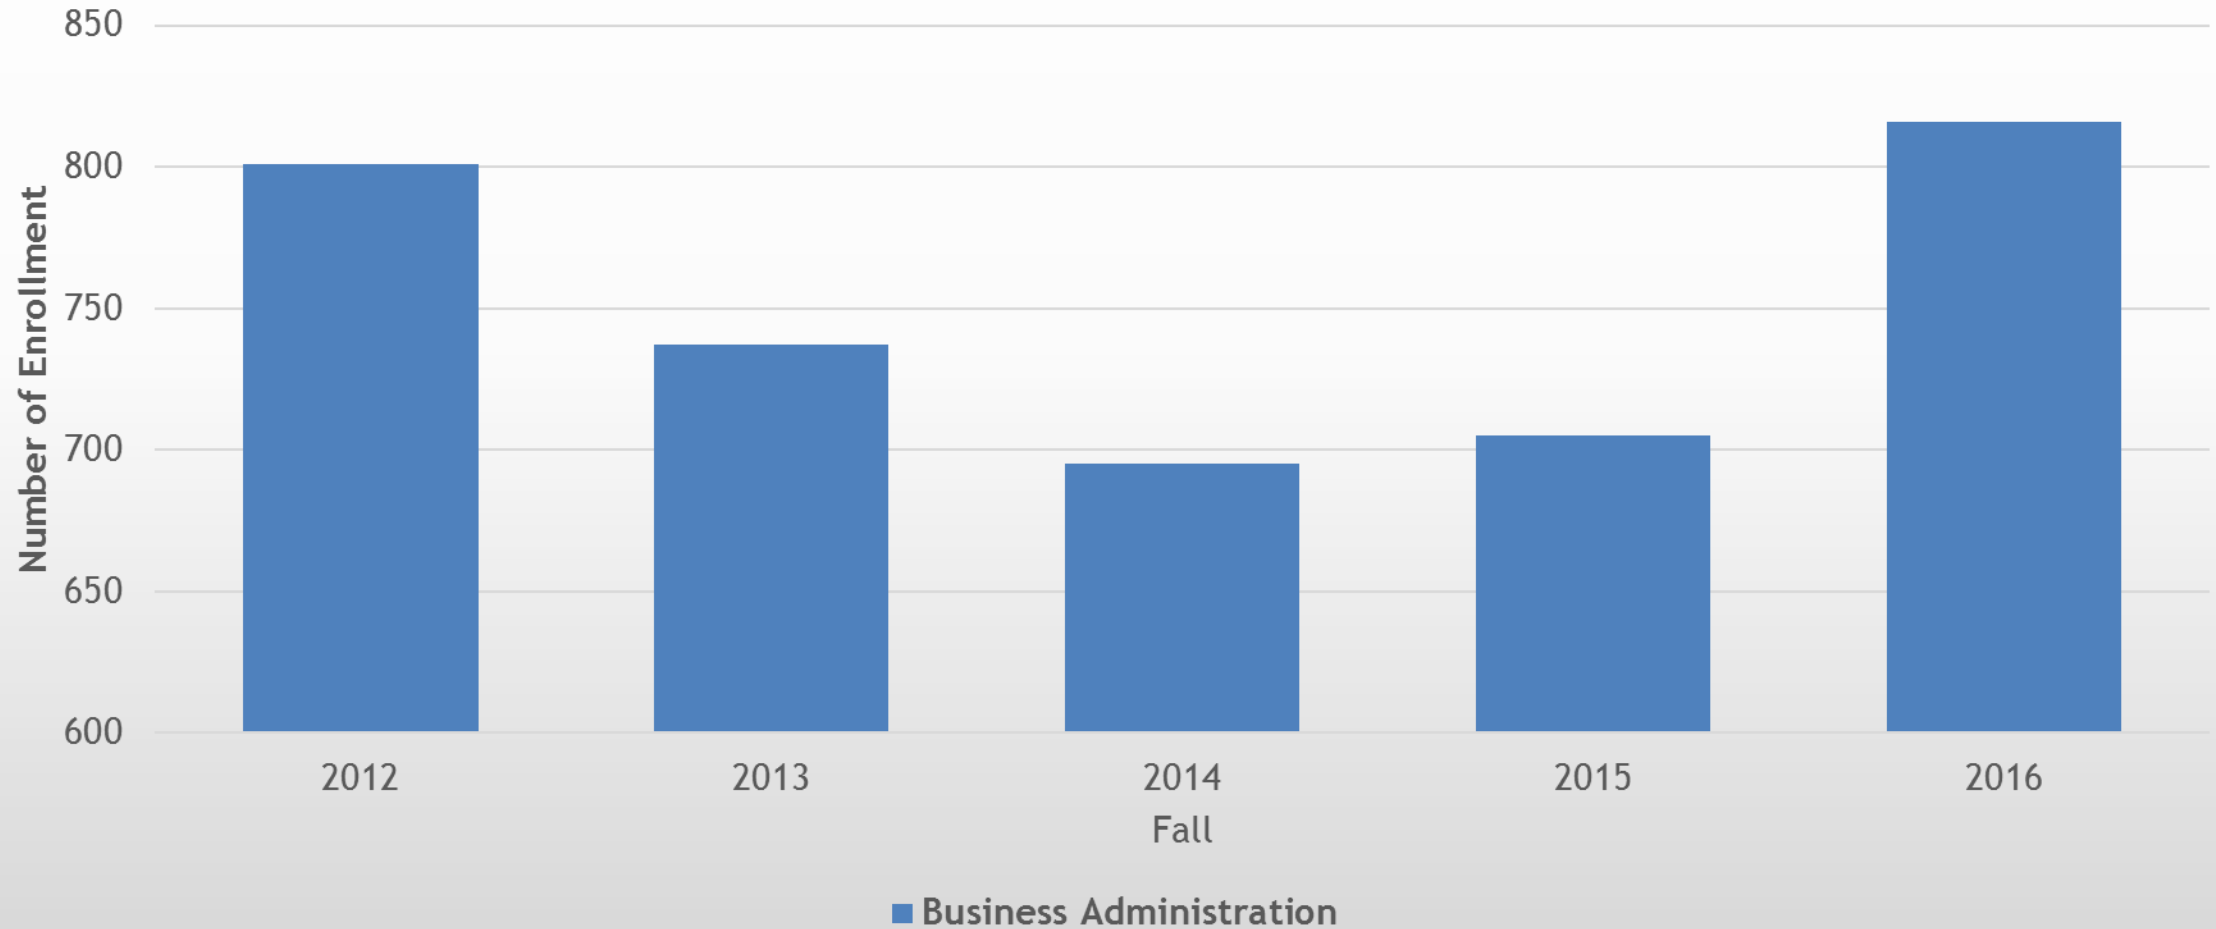

College of Business Undergraduate Enrollment