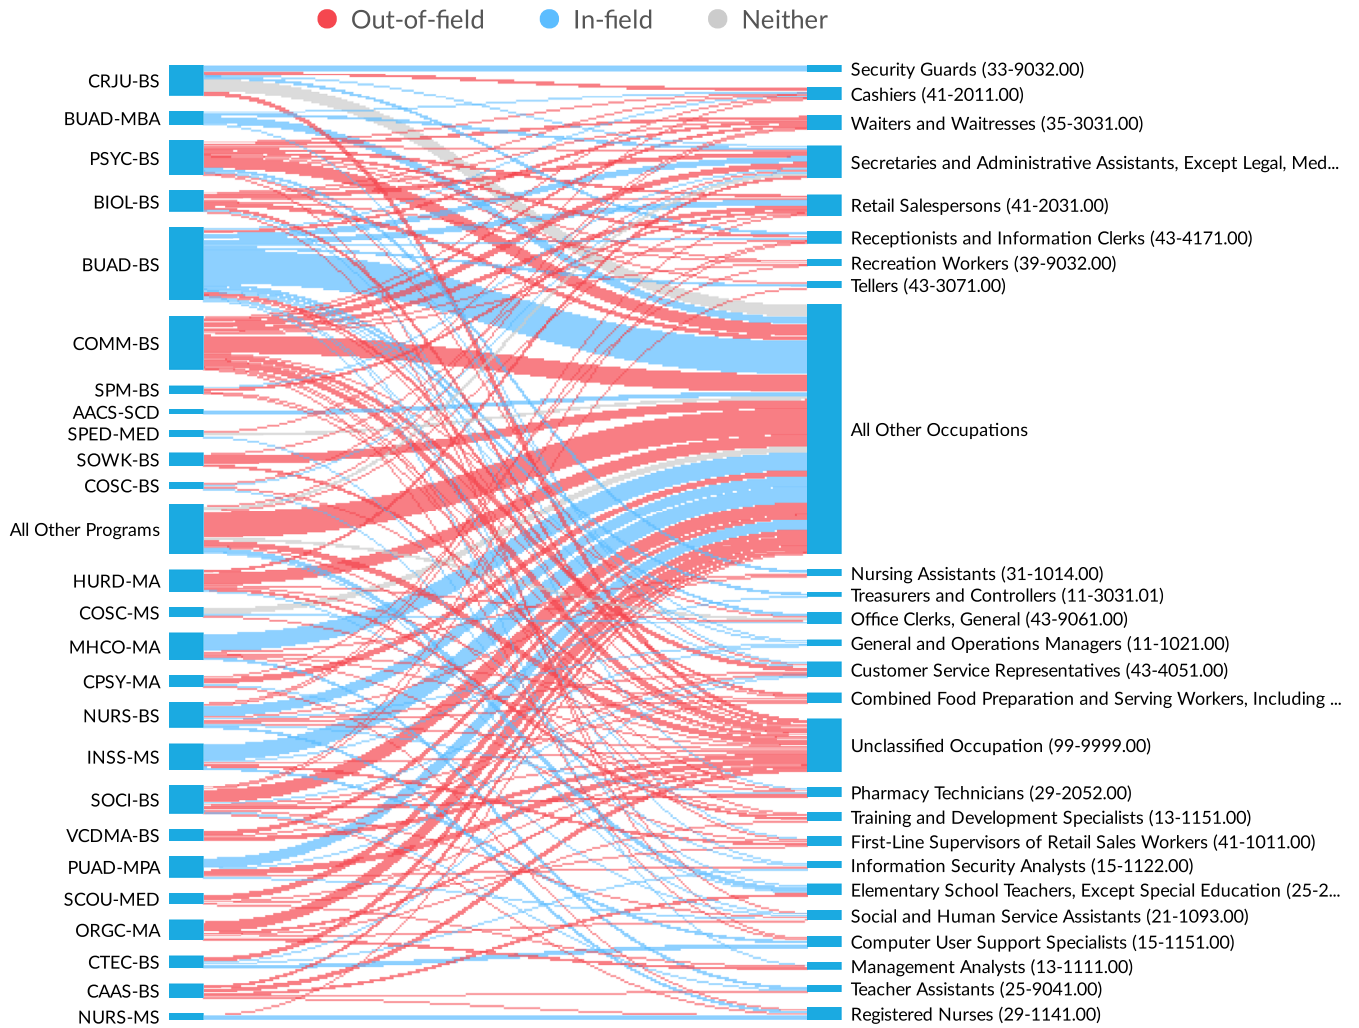

Alumni Outcomes from Bowie State University

This report details the employment outcomes of 370 alumni.

Match Summary

370

Matched for Bowie State University

155

Employed in Field

42% of Total

325

Reside in Region

88% of Total

Program to Career Outcomes

This visual displays the education-to-career paths of your alumni based on their program of study and current occupation.

Top Companies

This table shows the top companies where your alumni work based on their most current job.