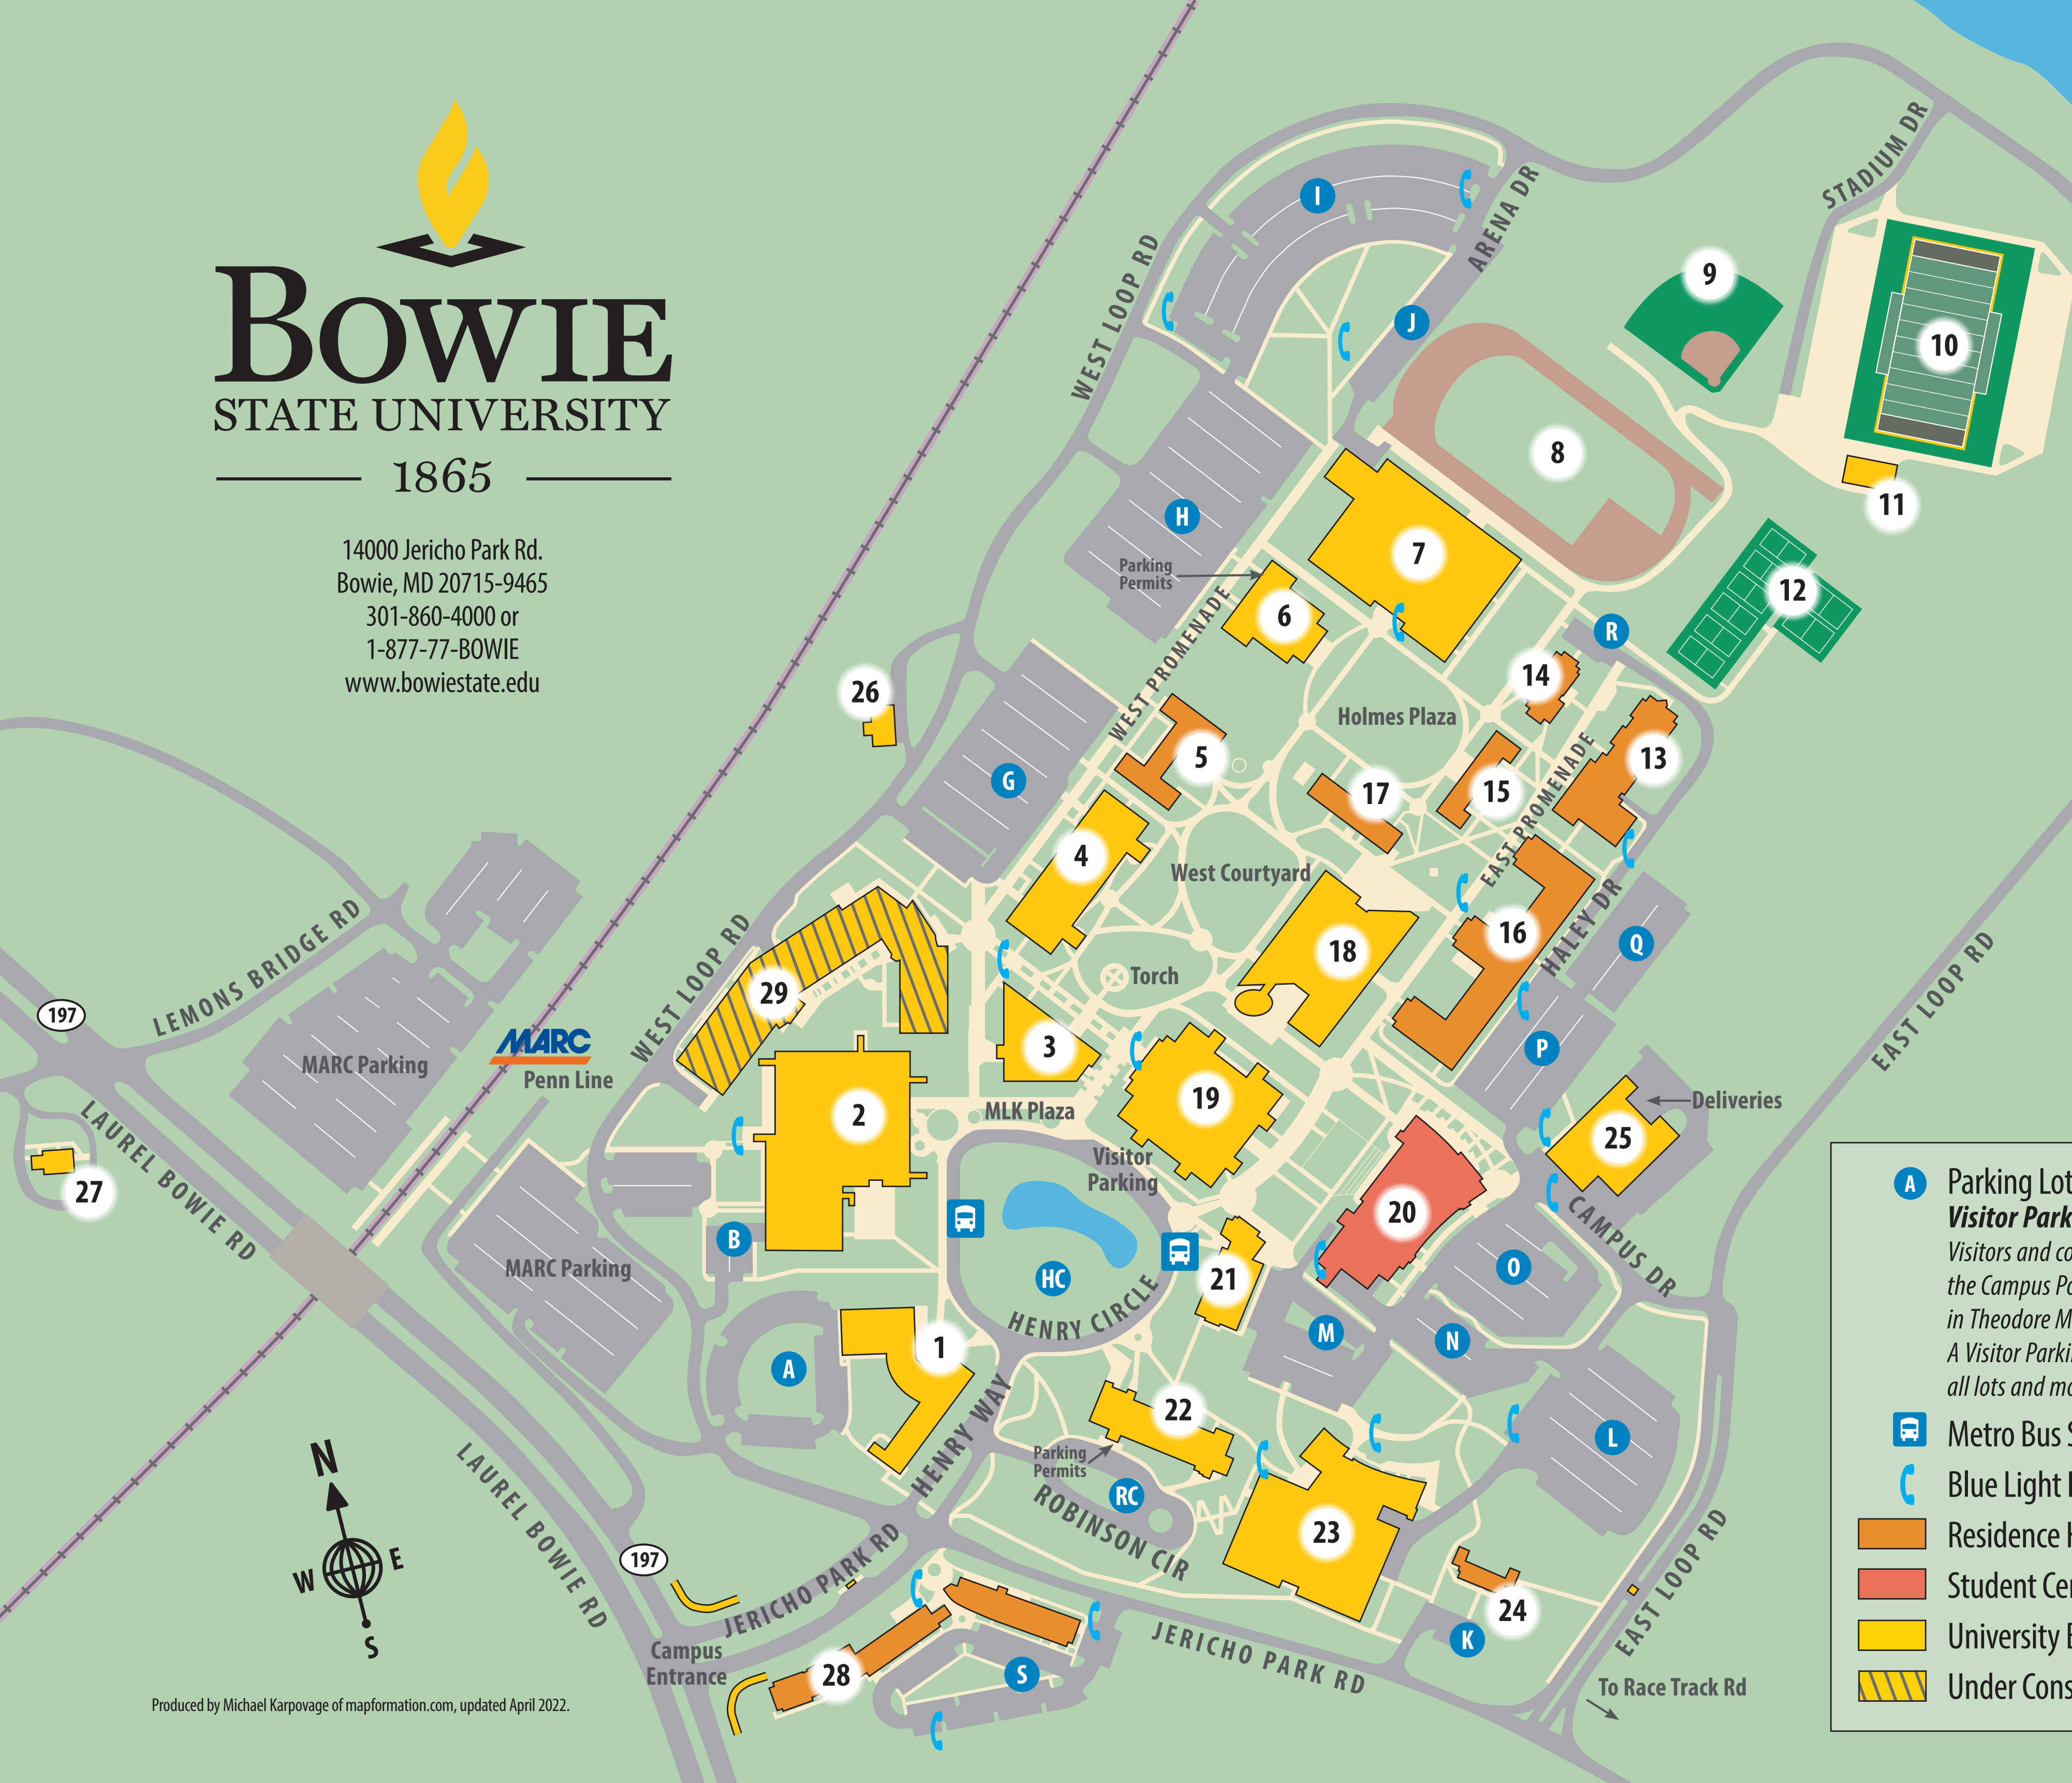

BOWIE

STATE UNIVERSITY

1865

14000 Jericho Park Rd.
Bowie, MD 20715-9465
301-860-4000 or
1-877-77-BOWIE
www.bowiestate.edu

- 1 **Center for Business and Graduate Studies**
  BOWIE BUSINESS INNOVATION CENTER
  COLLEGE OF BUSINESS
  THE GRADUATE SCHOOL
- 2 **Martin Luther King Jr. Communication Arts Center**
  BSU-TV
  SAMUEL L. MYERS AUDITORIUM
- 3 **William E. Henry Administration Building**
  ADMISSIONS
  FINANCIAL AID
  STUDENT ACCOUNTS
  UNIVERSITY ADMINISTRATION
- 4 **James E. Proctor Jr. Building**
  COLLEGE OF EDUCATION
  COLLEGE OF PROFESSIONAL STUDIES
- 5 **Harriet Tubman Residence Hall**
- 6 **Theodore McKeldin Gymnasium**
  CAMPUS POLICE
  PARKING PERMITS
- 7 **Leonidas S. James Physical Education Complex**
- 8 **Track and Field**
- 9 **Softball Field**
- 10 **"Bulldog" Football Stadium**
- 11 **Field House**
- 12 **Tennis and Basketball Courts**
- 13 **Alex Haley Residence Hall**
- 14 **Towers Residence Hall**
- 15 **Dwight Holmes Residence Hall**
- 16 **Christa McAuliffe Residential Community**
  HENRY WISE WELLNESS CENTER
- 17 **Lucretia Kennard Residence Hall**
- 18 **Center for Natural Sciences, Mathematics and Nursing**
- 19 **Thurgood Marshall Library**
- 20 **Student Center**
  BOOKSTORE
  CAREER DEVELOPMENT CENTER
  CONFERENCE AND EVENT SERVICES
- 21 **Computer Science Building**
  COLLEGE OF ARTS AND SCIENCES
- 22 **Charlotte Robinson Hall**
  CAMPUS POLICE
  HUMAN RESOURCES
  MARYLAND CENTER
  PARKING PERMITS
- 23 **Fine & Performing Arts Center**
- 24 **Goodloe Apartments**
- 25 **Facilities Management Building**
  DELIVERIES
  PROCUREMENT
- 26 **Central Steam Plant**
- 27 **Goodloe House**
  ALUMNI RELATIONS
- 28 **Entrepreneurship Living Learning Community**
  BOWIE BUSINESS INNOVATION CENTER
  ENTREPRENEURSHIPINNOVATIONCNTR
- 29 **Communication, Arts and Humanities Building**
  (UNDER CONSTRUCTION)

A Parking Lots
Visitor Parking (Parking Permit Required)
Visitors and contractors must obtain a parking permit from the Campus Police Department in Charlotte Robinson Hall or in Theodore McKeldin Gymnasium (#22 or #6 on the map). A Visitor Parking Permit is valid for any non-reserved space in all lots and most spaces on Henry Circle.

Metro Bus Stops

Blue Light Emergency Phones

Residence Halls

Student Center

University Buildings

Under Construction